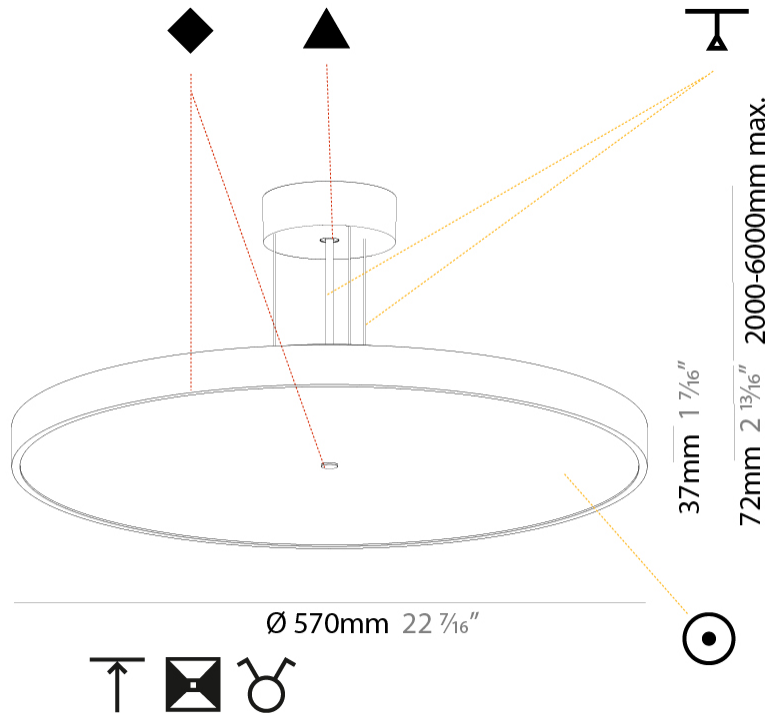

GENERAL

Series: Sign Diva
Subseries: Sign Diva
Brand: Prolicht
Division: Architectural
Mounting Type: Suspension
Mounting Location: Ceiling
Subcategory: Pendant

PHYSICAL

Shape: Round
Diameter (mm): 570
Diameter (in): 22 7/16
Height (mm): 72
Height (in): 2 13/16
Max. Overall Height (mm): 6072
Max. Overall Height (in): 239 1/16
Light Distribution: Direct / Indirect
Weight (kg): 8.548
Weight (lbs): 18.85
Diffuser: PMMA - Opal / Micro-Prism / Sparkling Secret / Vintage Industrial with Shine Ring
Fixture Finish: SSR / BKV / CWI / CRY / HAB / UFT / ITA / RUA / FTG / MYG / LOD / PUS / FRO / FUP / KIA / POP / BLS / SPG / MEY / GOH / GUM / CHC / COM / ABZ / JAG / OBR / MOS / ROR
Fixture Material: Extruded Aluminum / Steel
Cable Details: 2000mm or 6000mm Transparent Cable

ELECTRICAL

Lamp Type: LED (Zhaga Standard)
Input Wattage (W): 80.3
Total Output Wattage (W): 53 / 18
Dimming: Tri-Mode (Non-Dimming and Phase Dimming (120Vac only) and 0-10V Dimming)
Driver Included: Yes
Driver Location: Integrated
Driver Type: Constant Current - Universal
Driver Class: Class 2
Input Voltage (V): 120 - 277
Constant Current (MA): 350

LED

Color Temperature (°K): 2700 / 3000 / 3500 / 4000
Max. Delivered Lumen (lm): 6110 / 7650 / 7801 / 7960
CRI: >90 CRI
Lamp Life (hrs): 50000

OPTICAL

RATINGS AND CERTIFICATIONS

Certified By: Certified for North American Standards
IP rating: IP20

A