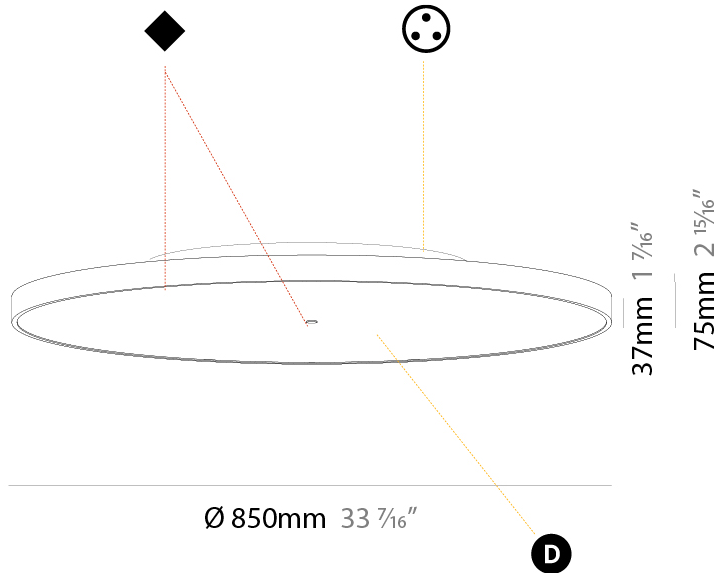

GENERAL

Series: Sign Diva
Subseries: Sign Diva
Brand: Prolicht
Division: Architectural
Mounting Type: Surface
Mounting Location: Ceiling
Subcategory: Ambient

PHYSICAL

Shape: Round
Diameter (mm): 850
Diameter (in): 33 ⁷/₁₆"
Height (mm): 75
Height (in): 2 ¹⁵/₁₆"
Light Distribution: Direct / Indirect
Weight (kg): 12.906
Weight (lbs): 28.453
Diffuser: Direct - PMMA - Opal/Micro-Prism/Sparkling Secret/Vintage Industrial with Shine Ring / Indirect - White/Yellow/Orange/Red/Blue/Green
Fixture Finish: SSR / BKV / CWI / CRY / HAB / UFT / ITA / RUA / FTG / MYG / LOD / PUS / FRO / FUP / KIA / POP / BLS / SPG / MEY / GOH / GUM / CHC / COM / ABZ / JAG / OBR / MOS / ROR
Fixture Material: Extruded Aluminum / Steel

ELECTRICAL

Lamp Type: LED (Zhaga Standard)
Input Wattage (W): 96.8
Total Output Wattage (W): 76.8
Dimming: Tri-Mode (Non-Dimming and Phase Dimming (120Vac only) and 0-10V Dimming)
Driver Included: Yes
Driver Location: Integrated
Driver Type: Constant Current - Universal
Driver Class: Class 2
Input Voltage (V): 120 - 277
Constant Current (MA): 600

LED

Color Temperature (°K): 3000 / 3500 / 4000
Max. Delivered Lumen (lm): 11160 / 11388 / 11620
CRI: >90 CRI
Lamp Life (hrs): 50000

OPTICAL

RATINGS AND CERTIFICATIONS

Certified By: Certified for North American Standards
IP rating: IP20